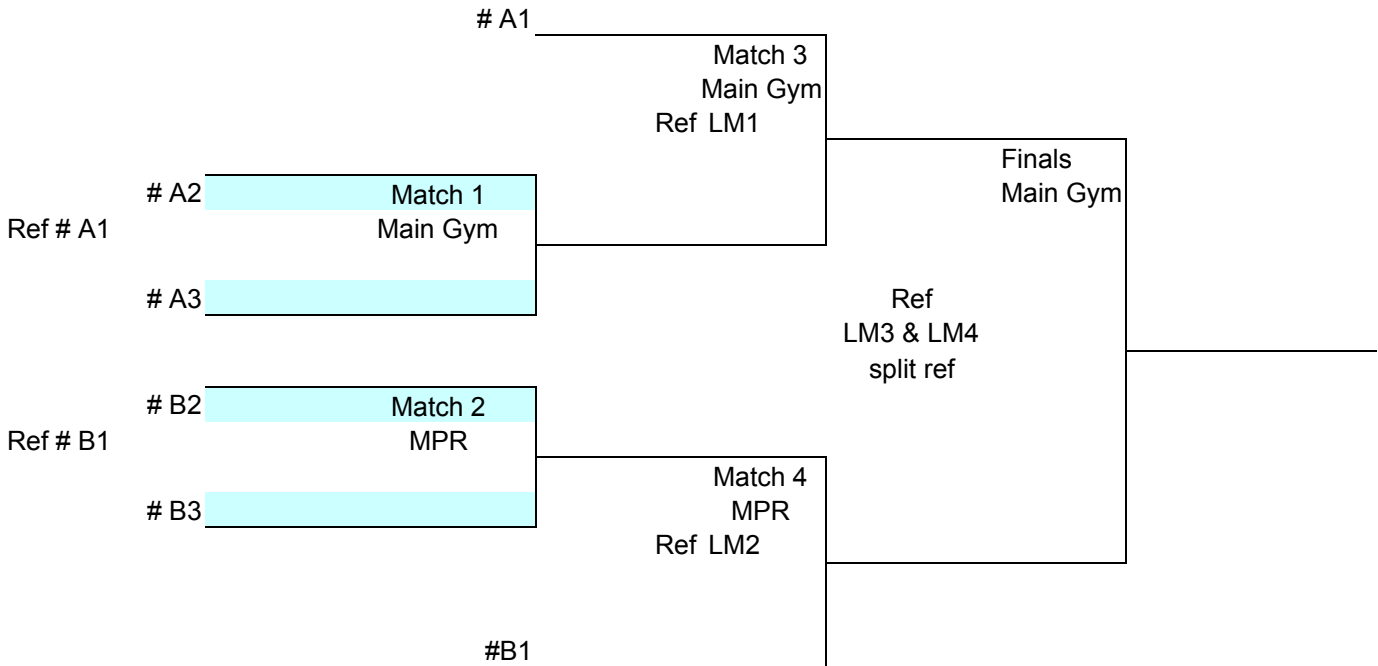

North Tama Volleyball

10/11th Grade Tournament

February 2, 2019

North Tama HS
605 Walnut St
Traer, IA 50675

POOL A

1. BCLUW
2. Vinton-Shellsburg
3. DNH Surge

POOL B

4. North Tama Red
5. Tripoli
6. Cedar Falls

Court 1(Main Gym)

- 8:00 Off
- 8:50 1 vs 4 (6)
- 9:40 1 vs 6 (4)
- 10:30 2 vs 4 (1)
- 11:20 3 vs 4 (6)

Court 2(MPR Gym)

- 2 vs 6 (4)
- 2 vs 5 (3)
- 3 vs 5 (2)
- 3 vs 6 (5)
- 1 vs 5 (2)

**Possible short lunch break after pool play finishes.

- Will run a 6 team cross pool with bracket play.
- ALL GAMES will run 2 out of 3 to 21, 3rd to 15, no caps.

- Team listed first will serve first.
- 1st warm-up: 4 & 4, 2nd warm-up: 2 & 2... No sharing.
 - If we get behind, or people aren't ready to go we will skip warm up.
 - Serving team will have court first.